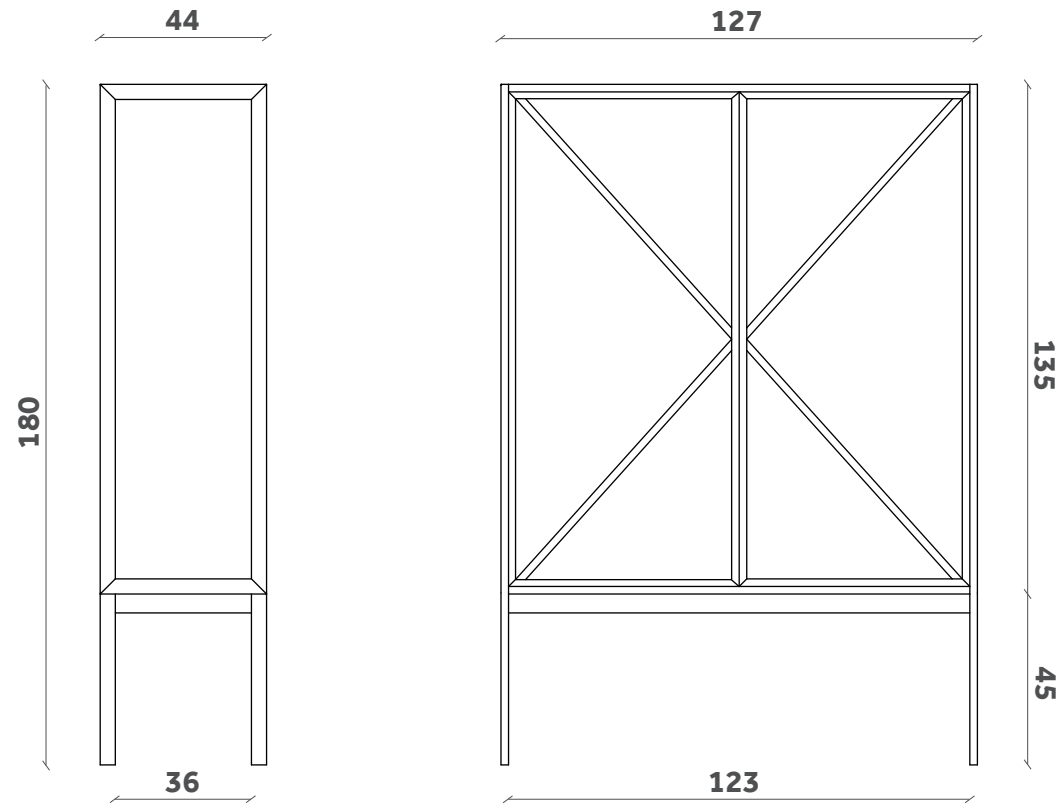

VL 12

3 ripiani interni in vetro
3 inner glass shelves

KRAMER

Madia/Cabinet

Design e-ggs

VL 13

3 ripiani interni in vetro
3 inner glass shelves

FINITURE / FINISHES