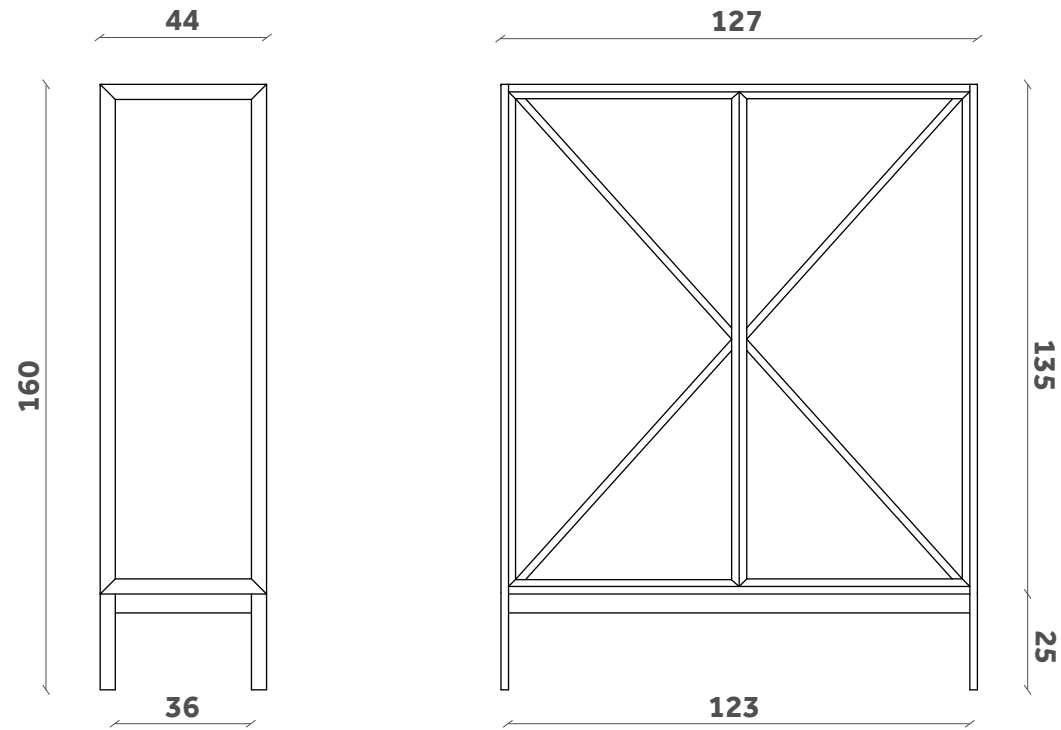

VL 12

3 ripiani interni in vetro
3 inner glass shelves

KRAMER

Madia/Cabinet

Design e-ggs

VL 13

3 ripiani interni in vetro
3 inner glass shelves

FINITURE / FINISHES