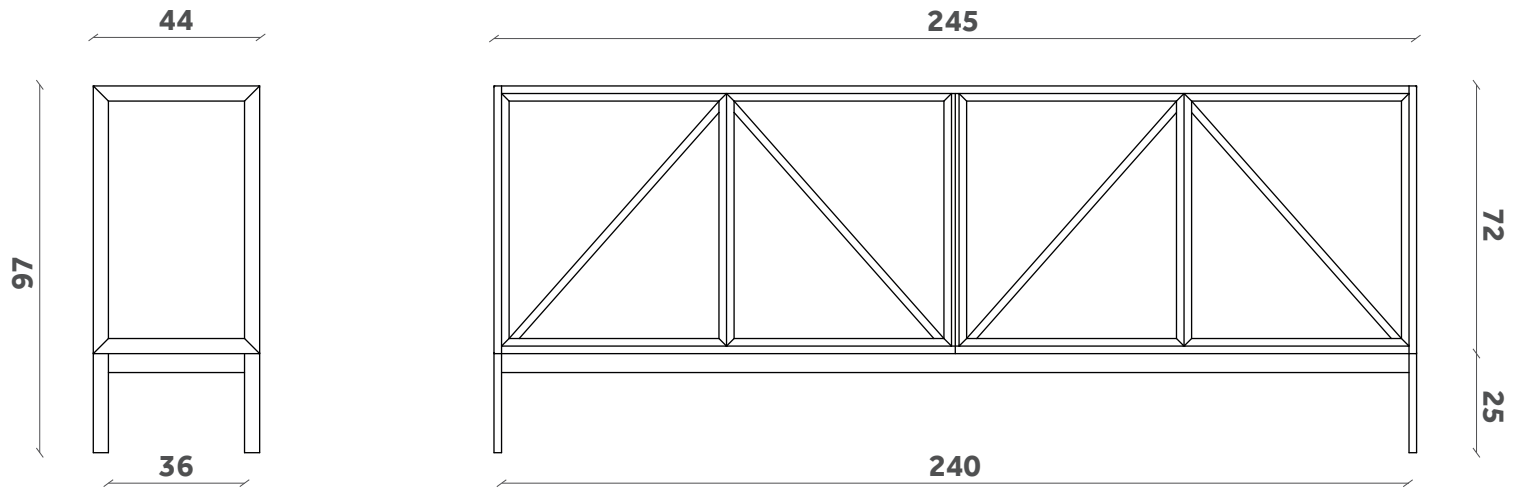

KRAMER

Madia/Cabinet

Design e-ggs

BF 12

1 ripiano interno in vetro

1 inner glass shelf

KRAMER

Madia/Cabinet

Design e-ggs

BF 13

1 ripiano interno in vetro

1 inner glass shelf

FINITURE / FINISHES

**Struttura
e base**
*Structure
and base*

Laccati / Lacquer

White
Ral: 9016