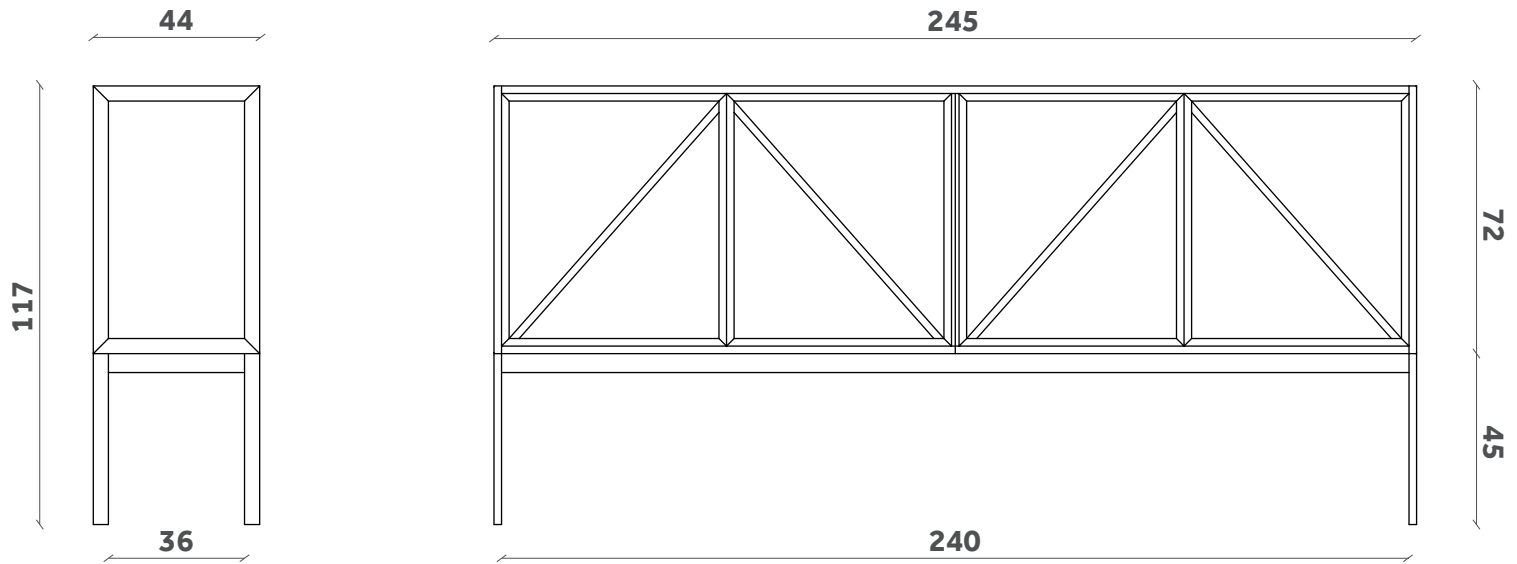

KRAMER

Madia/Cabinet

Design e-ggs

BF 12

1 ripiano interno in vetro

1 inner glass shelf

KRAMER

Madia/Cabinet

Design e-ggs

BF 13

1 ripiano interno in vetro

1 inner glass shelf

FINITURE / FINISHES

**Struttura
e base**
*Structure
and base*

Laccati / Lacquer

White
Ral: 9016